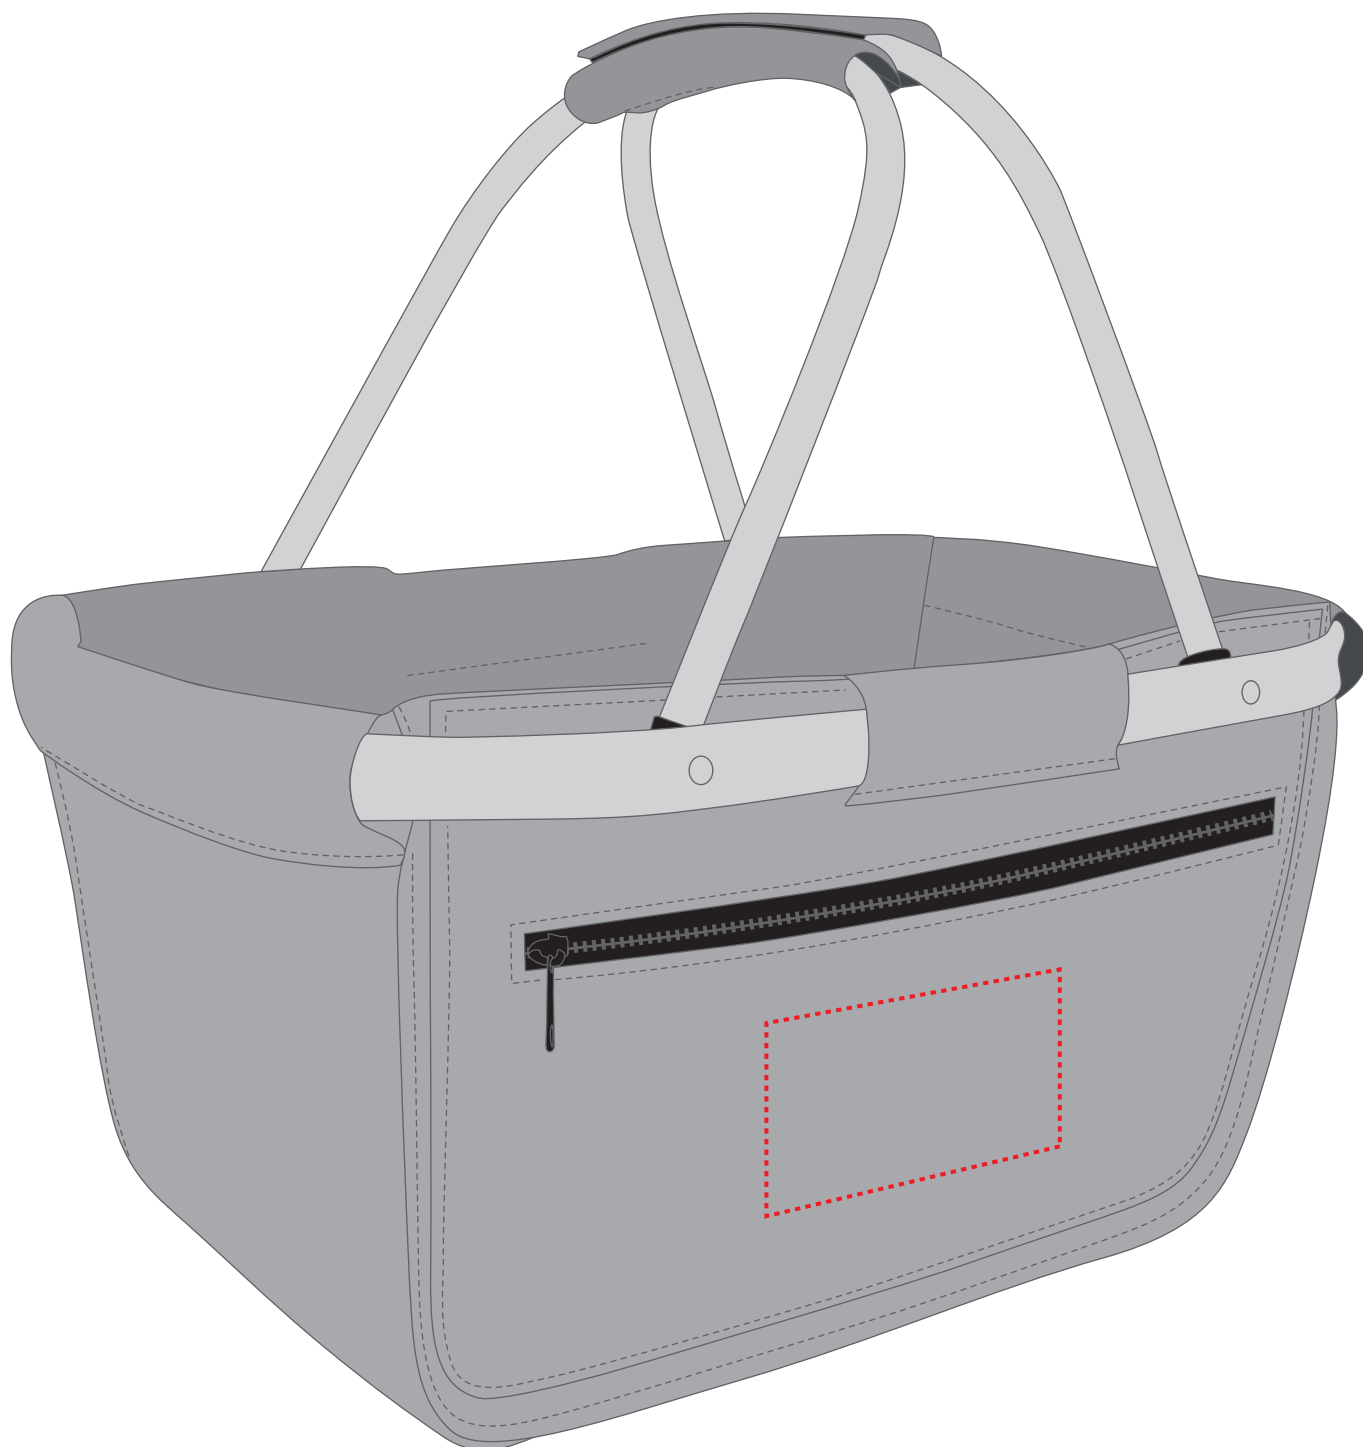

1808800 Filz Shopper BASKET / felt shopper BASKET

Fläche für Ihr Sticklogo (B 12 cm x H 7 cm)
area for your embroidery (W 12 cm x H 7 cm)

Taschenmaß (BxHxT) / size of the bag (WxHxD):

45 cm x 25/45 cm x 25 cm