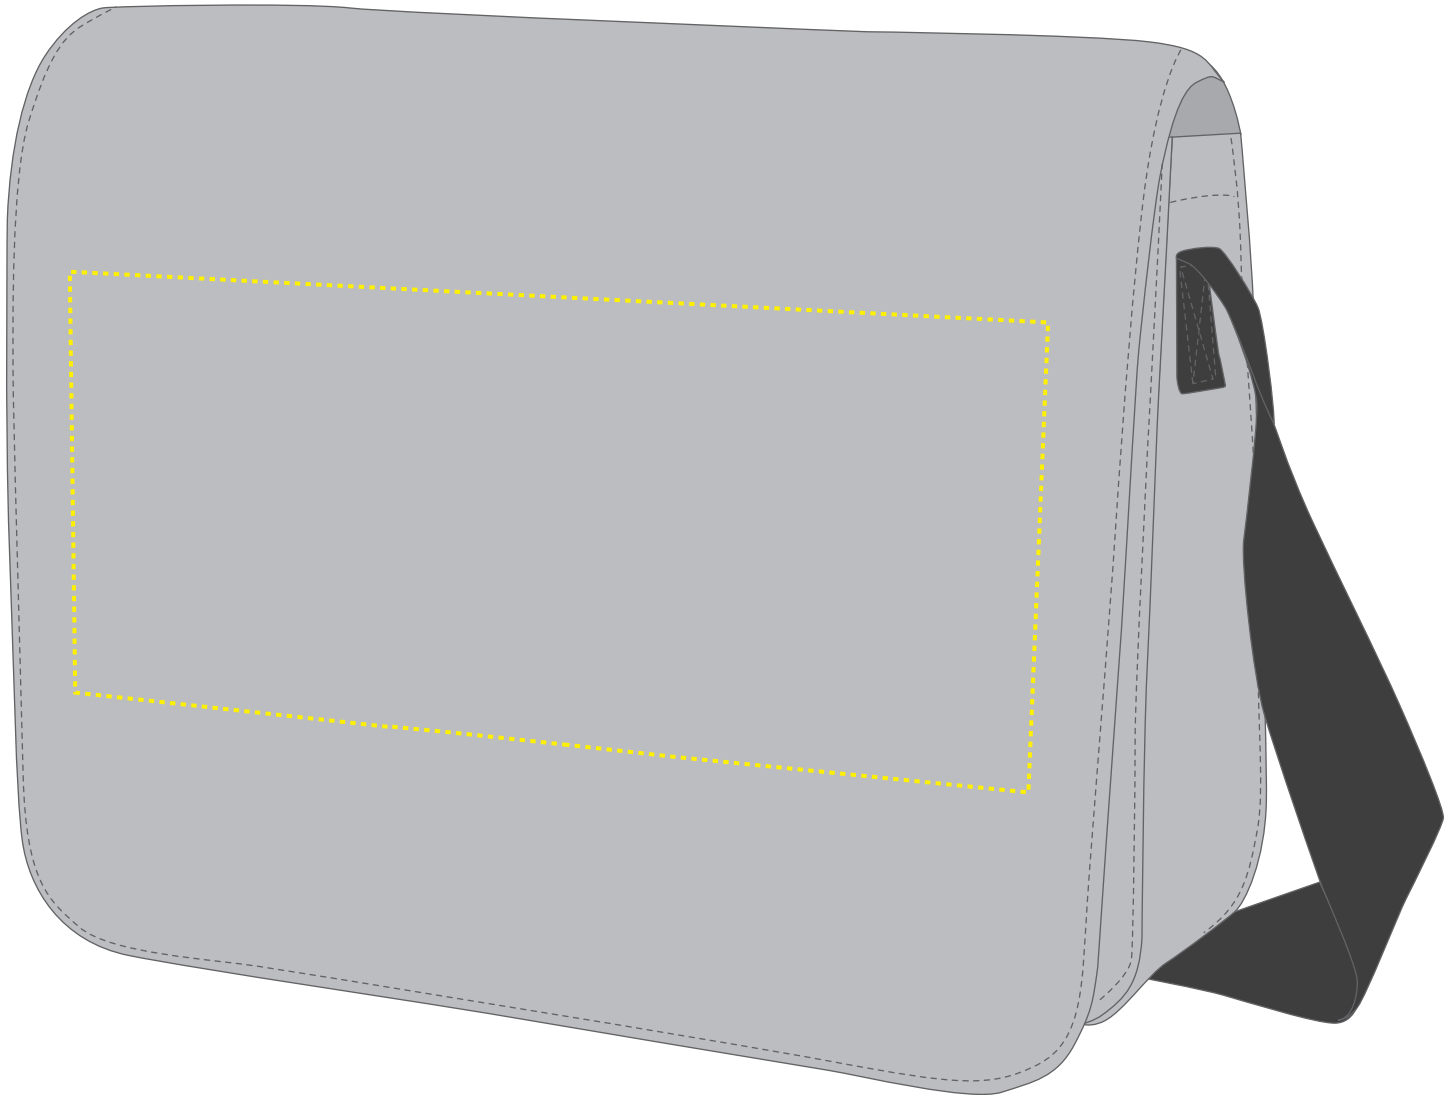

1813066 Schultertasche ModernClassic / shoulder bag ModernClassic

Fläche für Ihr Logo (B 25 cm x H 11 cm)
area for your logo (W 25 cm x H 11 cm)

Taschenmaß (BxHxT) / size of the bag (WxHxD):
31 cm x 24 cm x 11 cm

further information for graphic designer:
fonts and graphics as vectors
minimum coat thickness: 1,0 mm
black, white, gold and silver:
minimum line width from screen printing