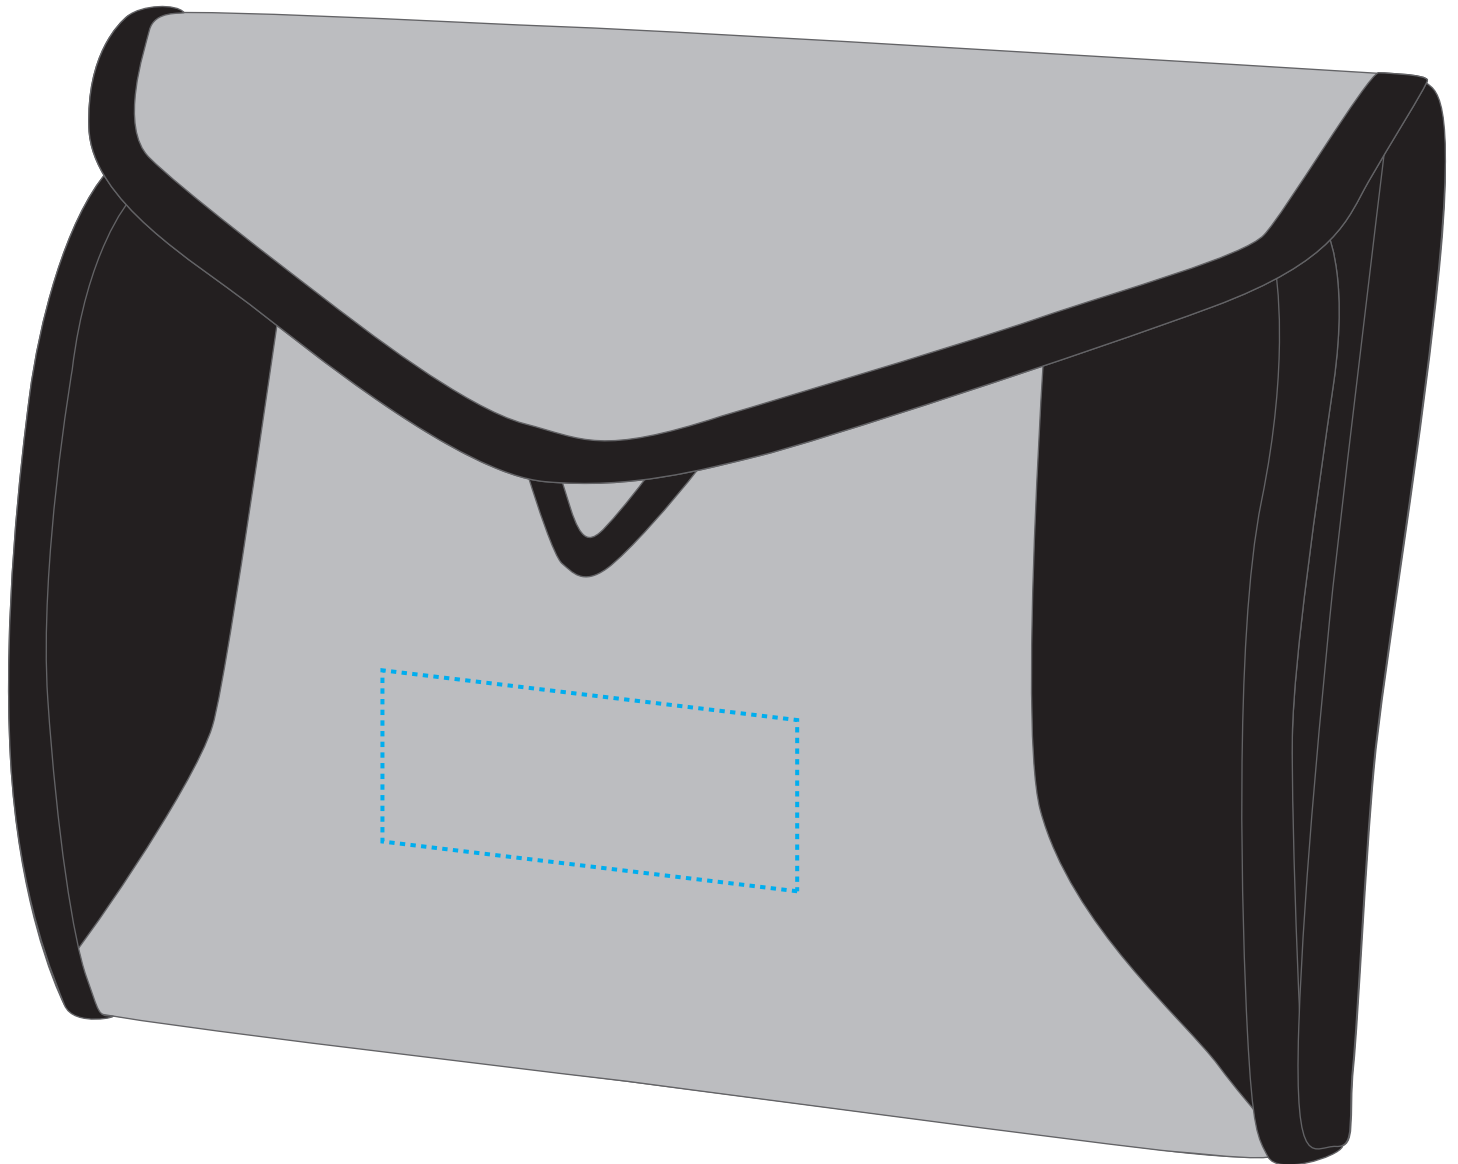

## Taschenmaß (BxH) / size of the bag (WxH):

27 cm x 20/52 cm