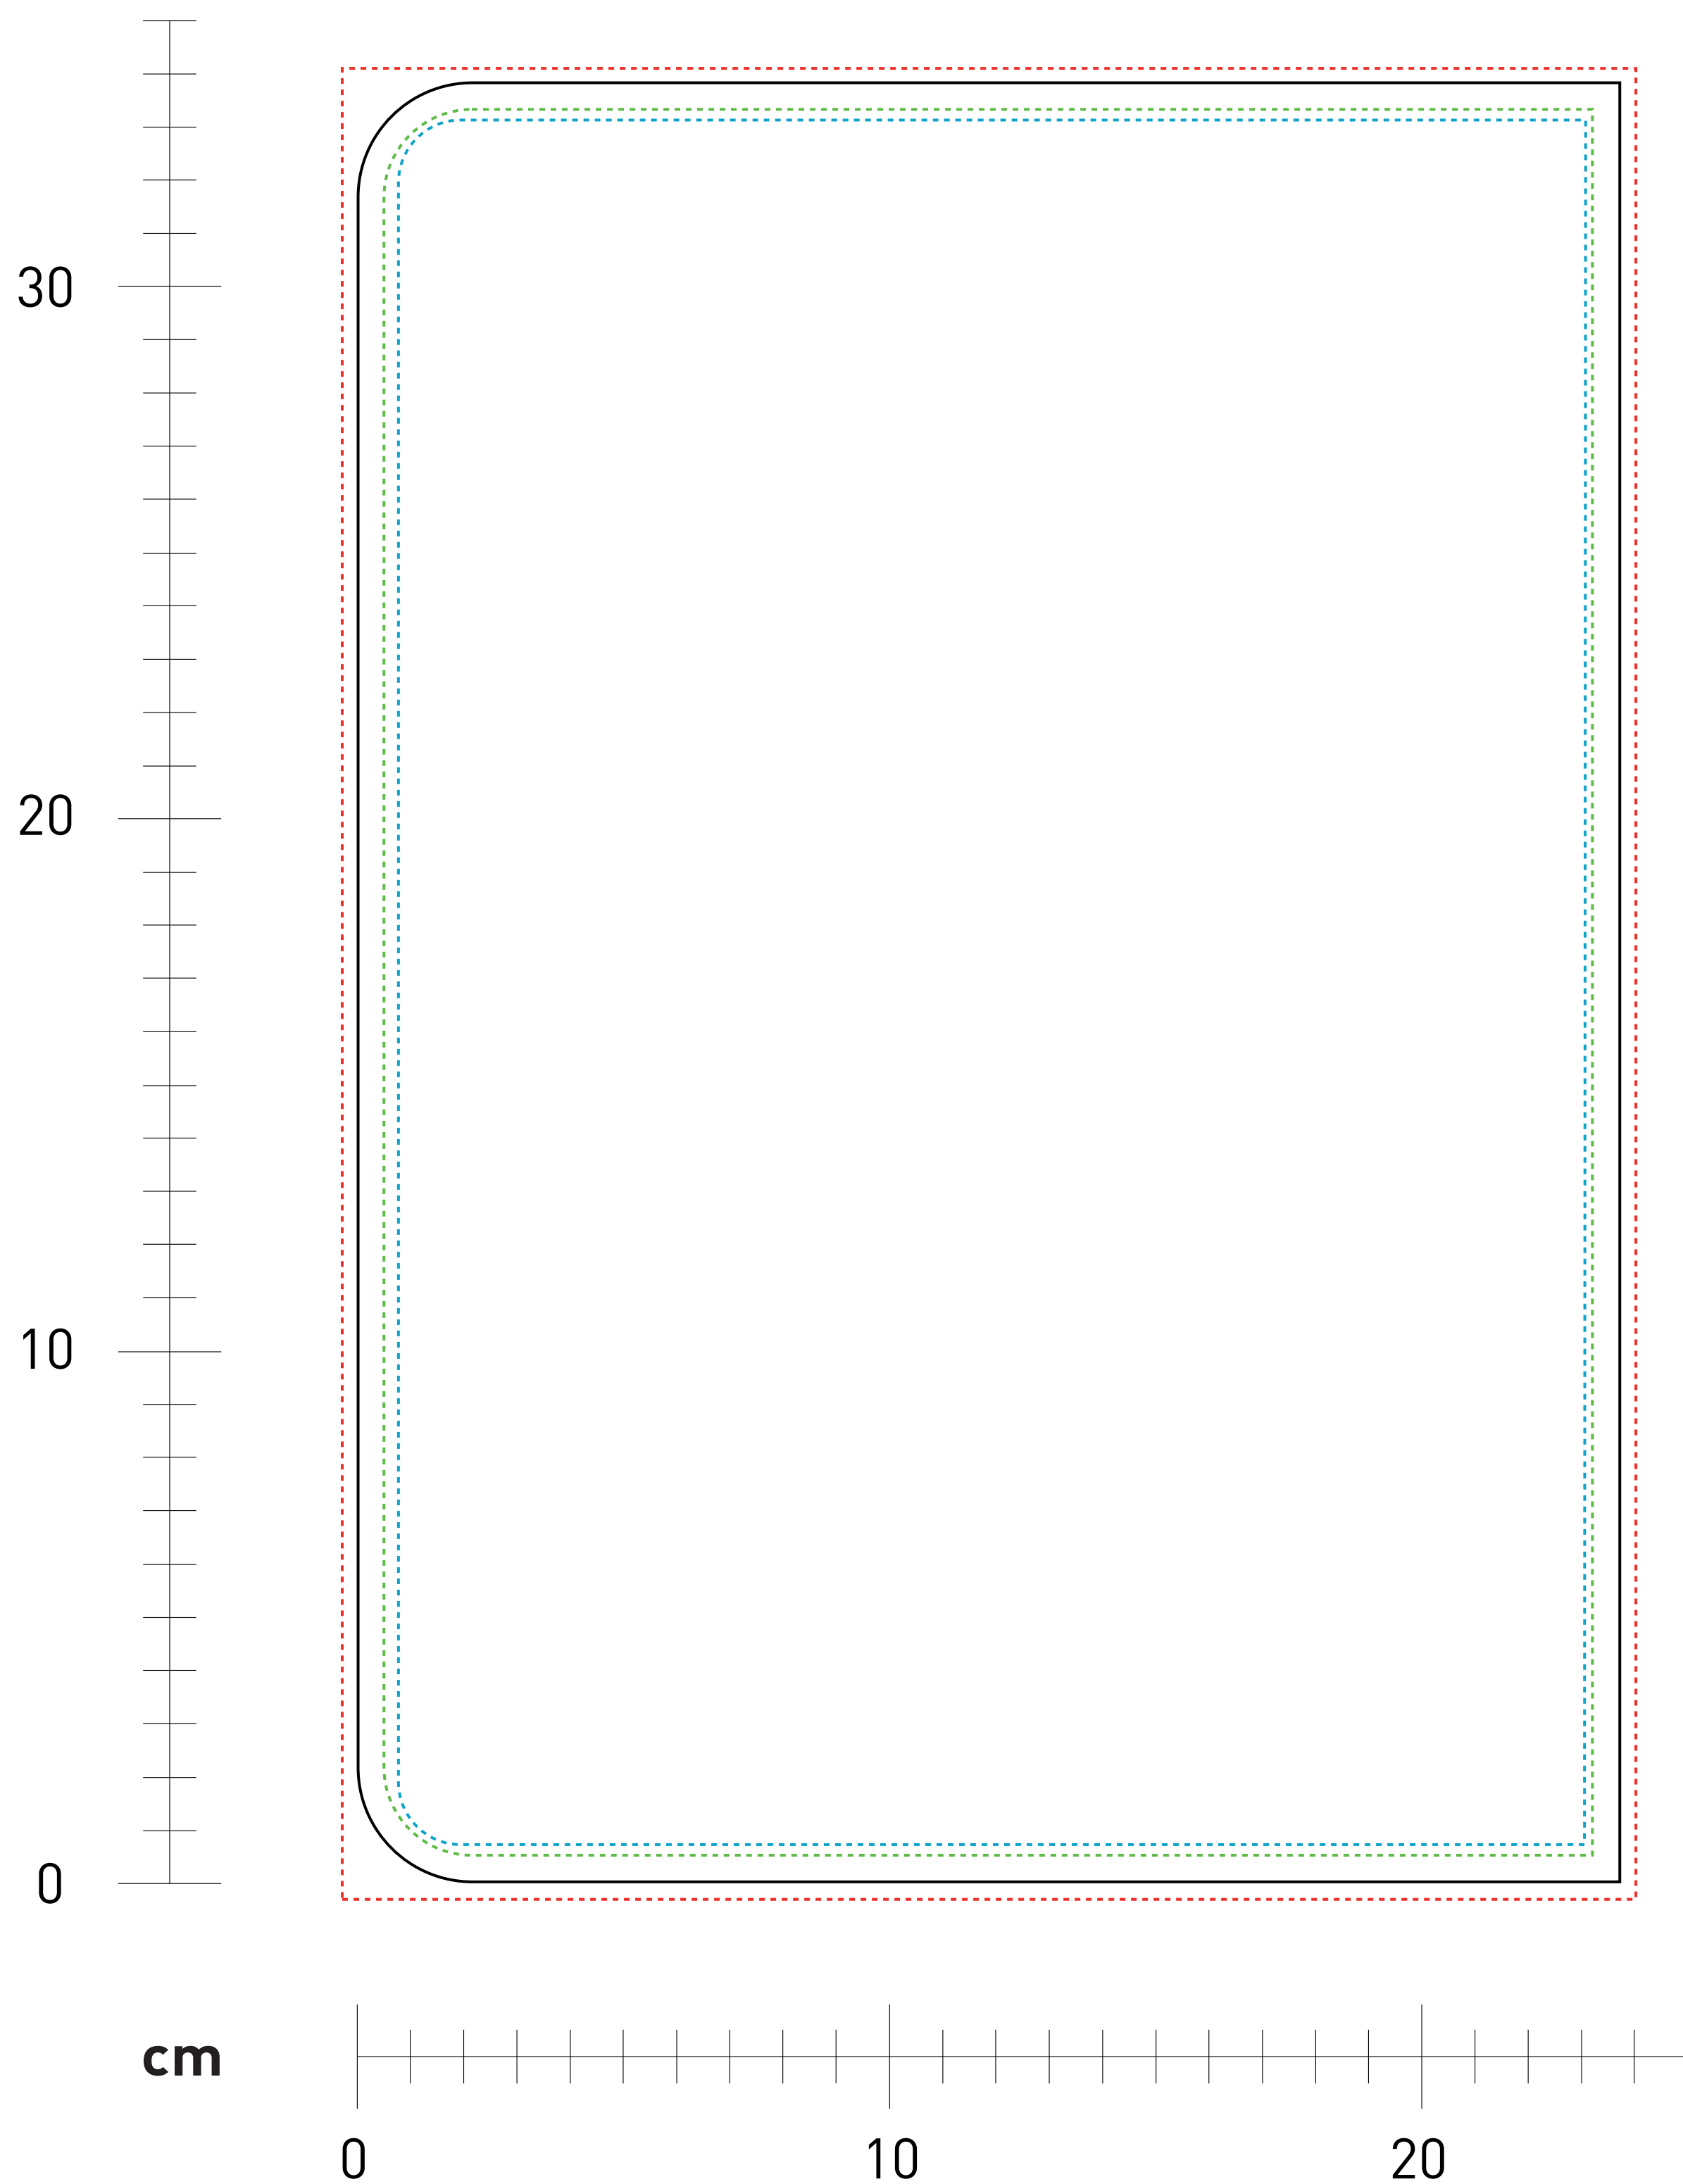

HALFAR

1803927 conference folder Modul 1 back

scale 1:1

Measurement (WxH):

—————	cutting measurement	23,7 x 33,8 cm
- - - - -	printing size digital	24,3 x 34,4 cm
· · · · ·	printing size screen	22,7 x 32,8 cm
- · - · -	visible size	22,3 x 32,4 cm

Attention!

Please use for digital print only the CMYK Euroscale,
Pantone colors cannot be achieved 100 % by CMYK printing,
fonts have to be converted into paths/curves, please use
C86 M85 Y79 K100 to achieve an intense black.