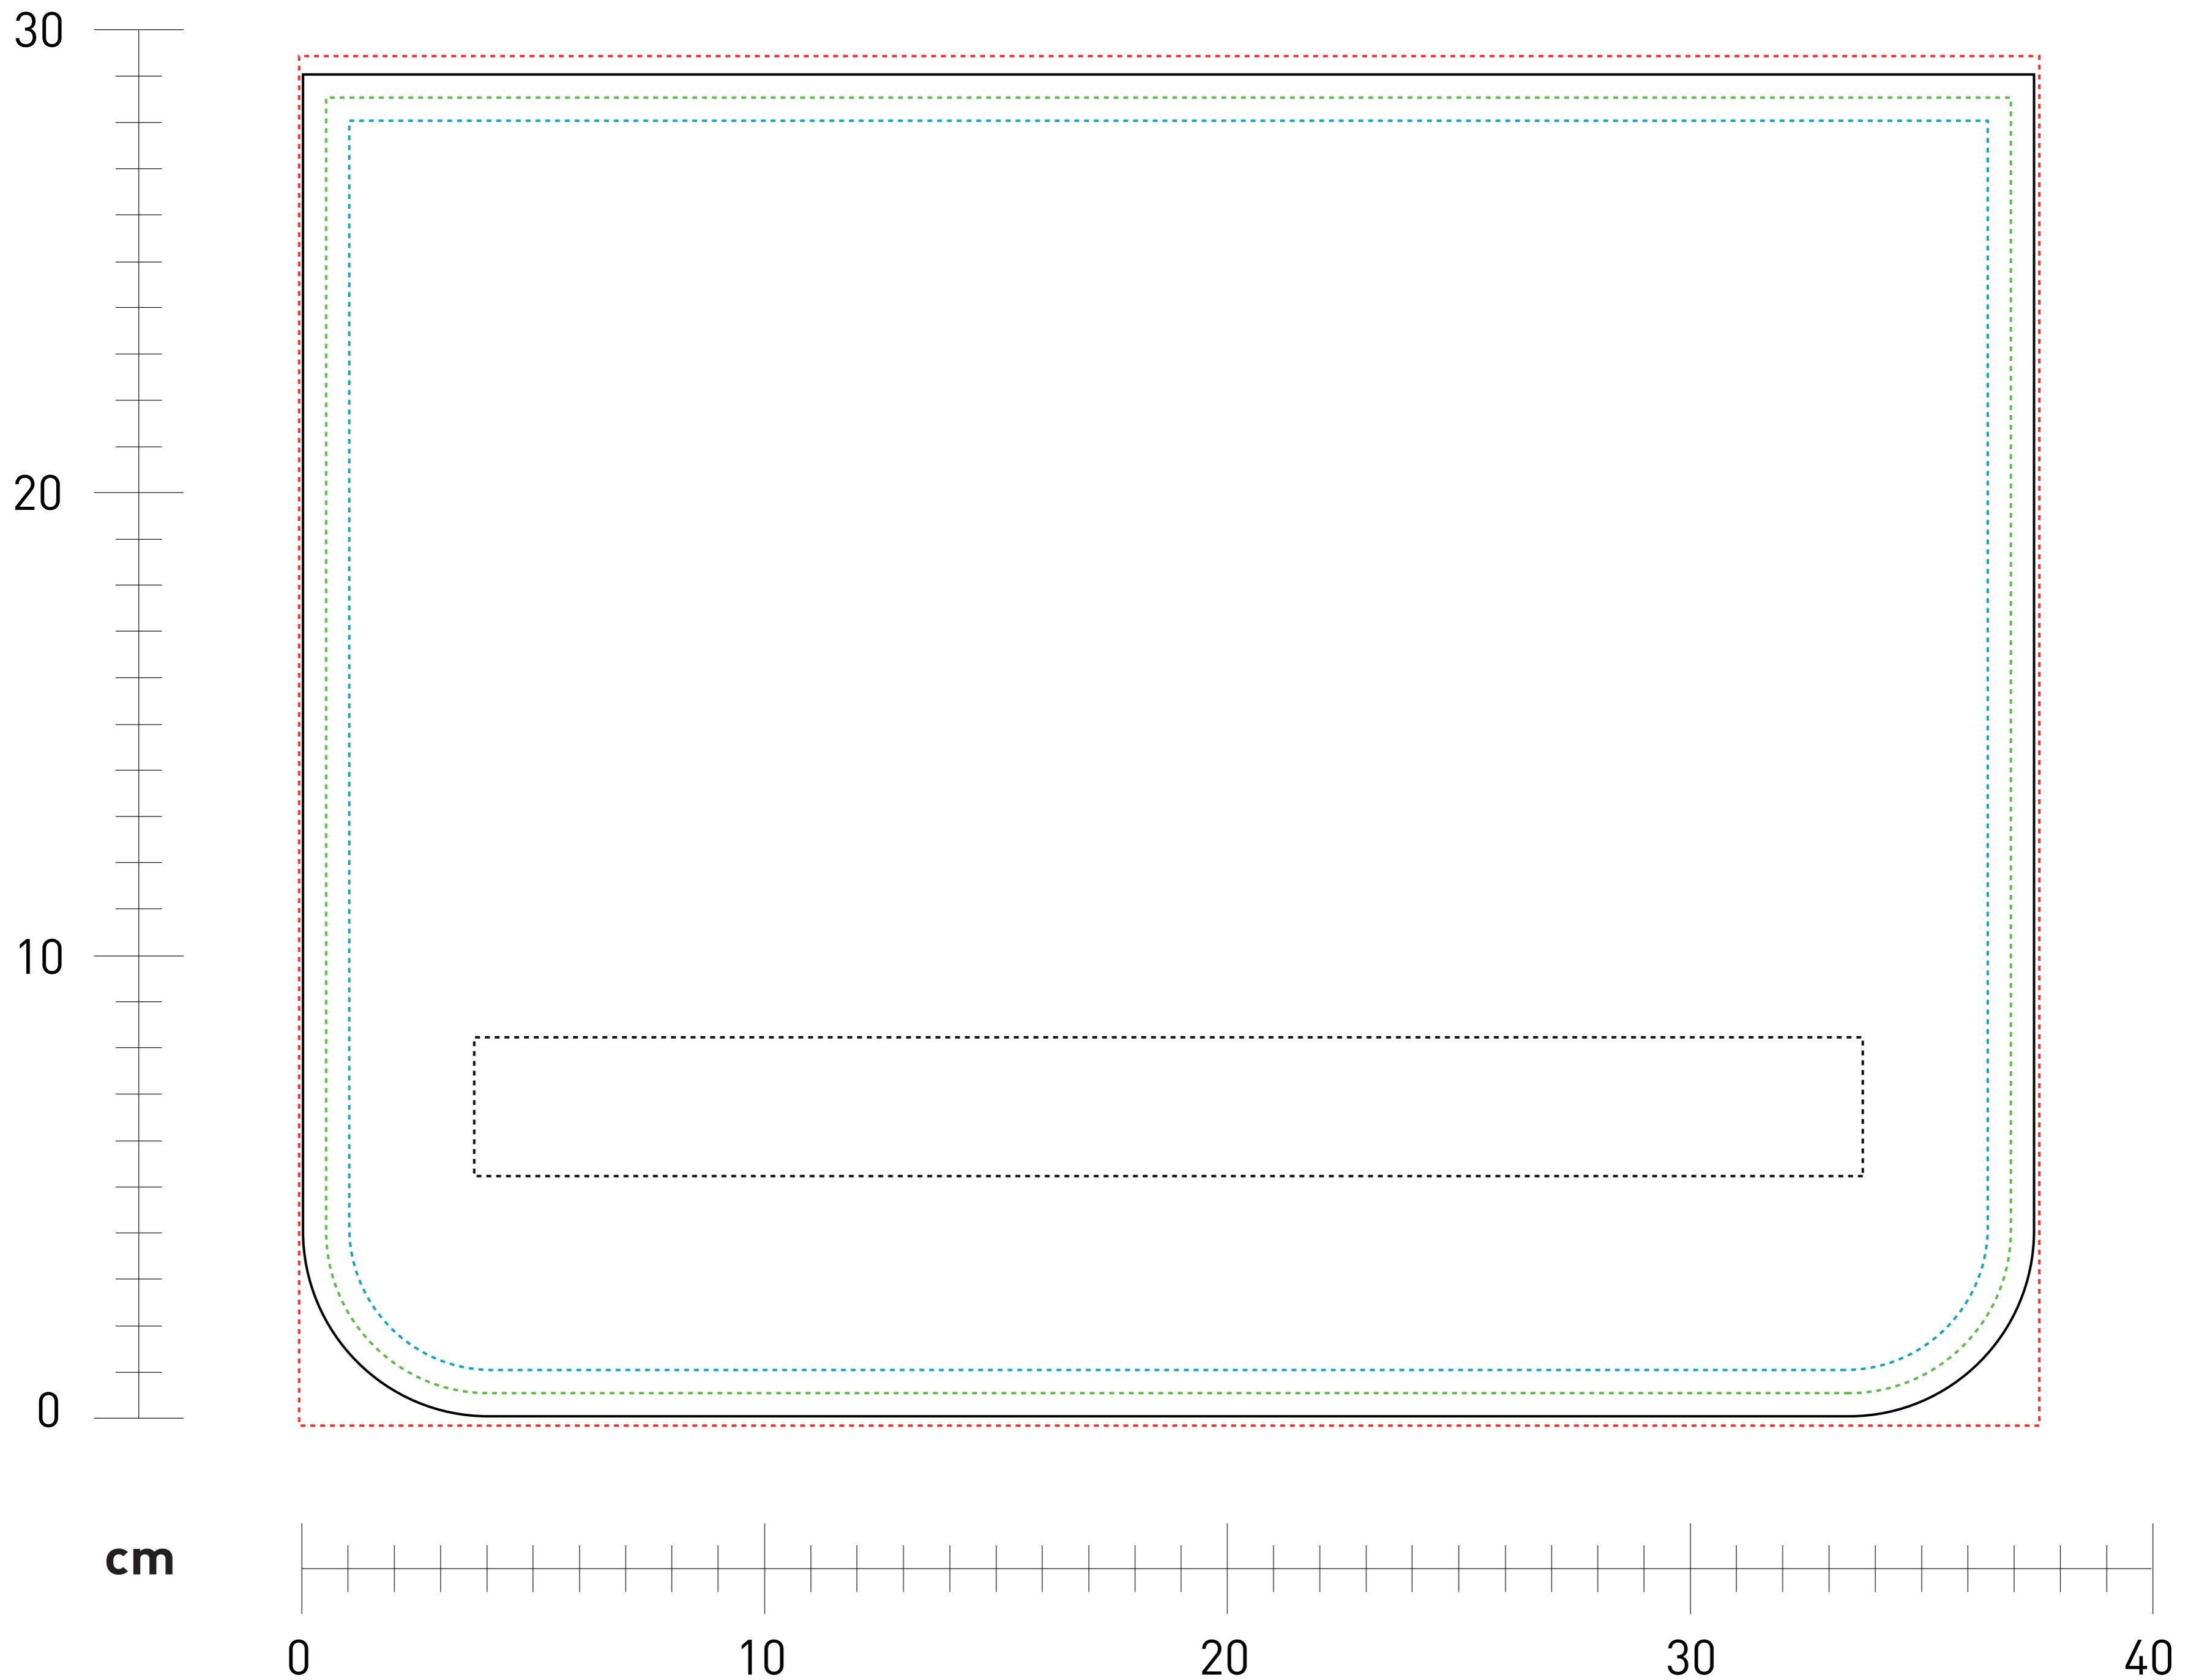

HALFAR

1101401 LorryBag® Original 1 front / back

scale 1:1

Measurement (WxH):

———	cutting measurement	37,4 x 29 cm
.....	printing size digital	37,6 x 29,6 cm
.....	printing size screen	36,4 x 28 cm
.....	visible size	35,4 x 27 cm