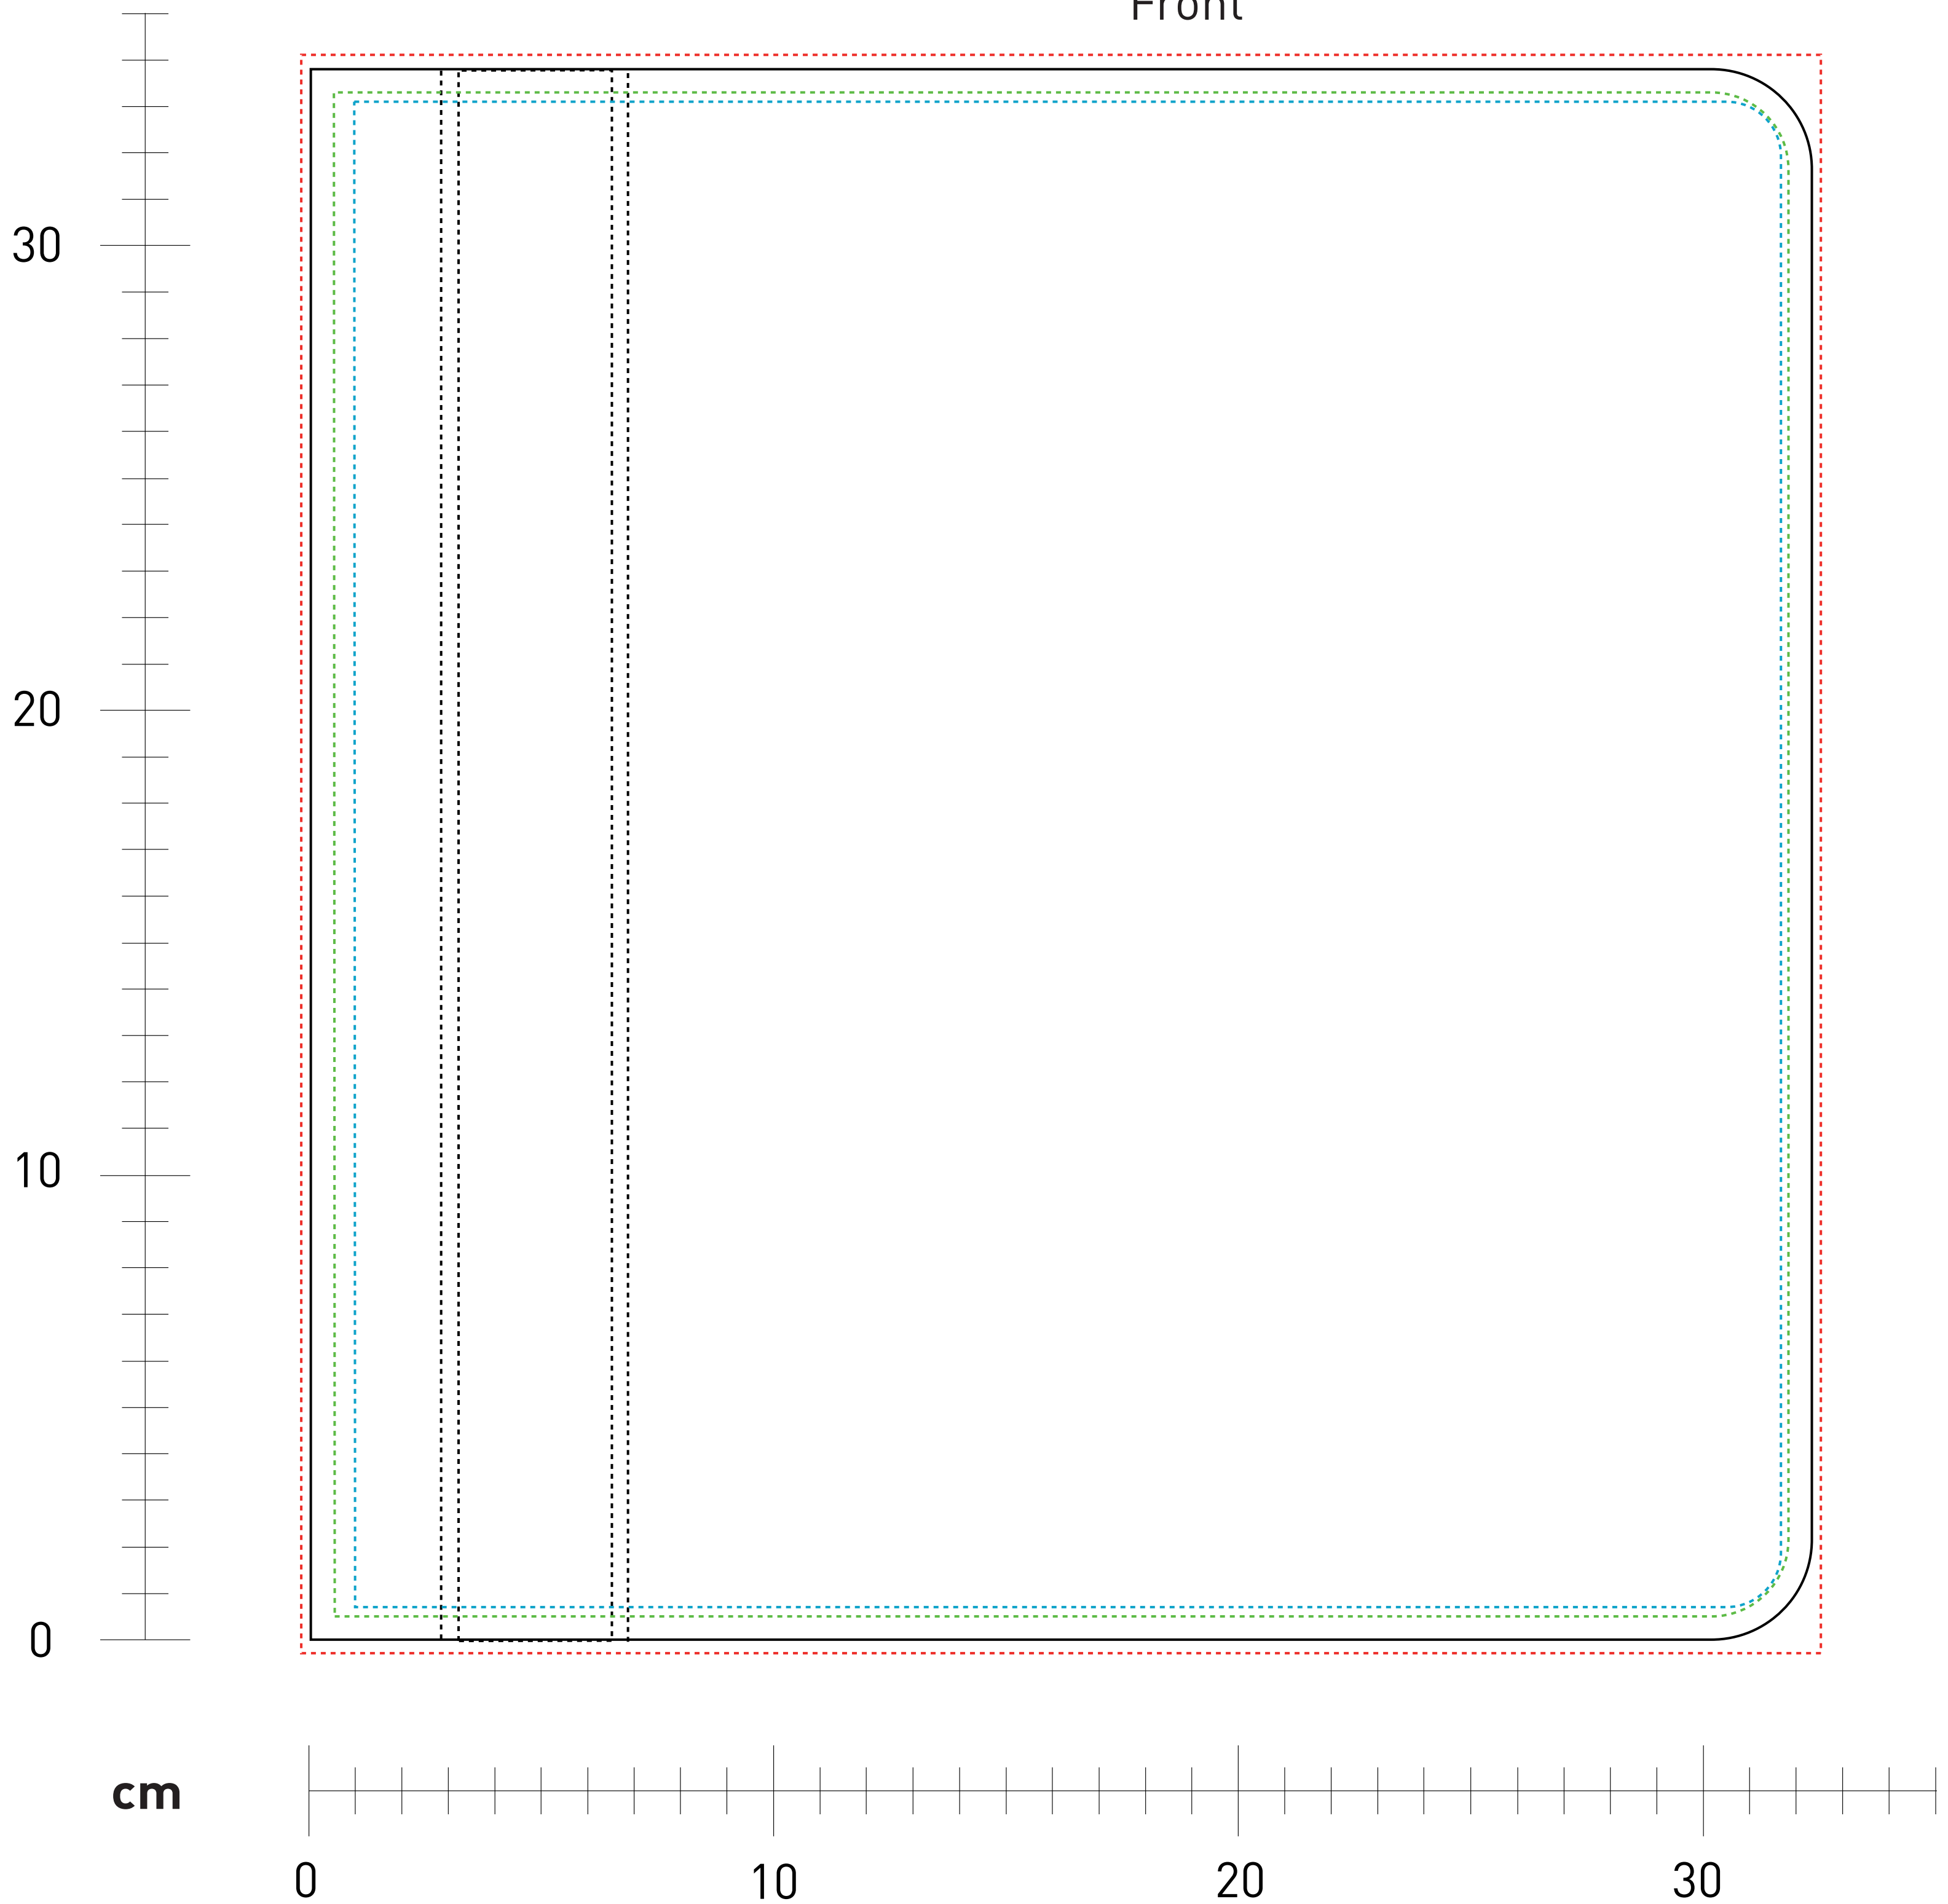

## 1803927 conference folder Modul 1 front and spine scale 1:1

Front

### Measurement (WxH):

—	cutting measurement	32,3 x 33,8 cm
---	printing size digital	32,7 x 34,4 cm
---	printing size screen	31,3 x 32,8 cm
---	visible size	30,7 x 32,4 cm
---	visible size front part	25 cm