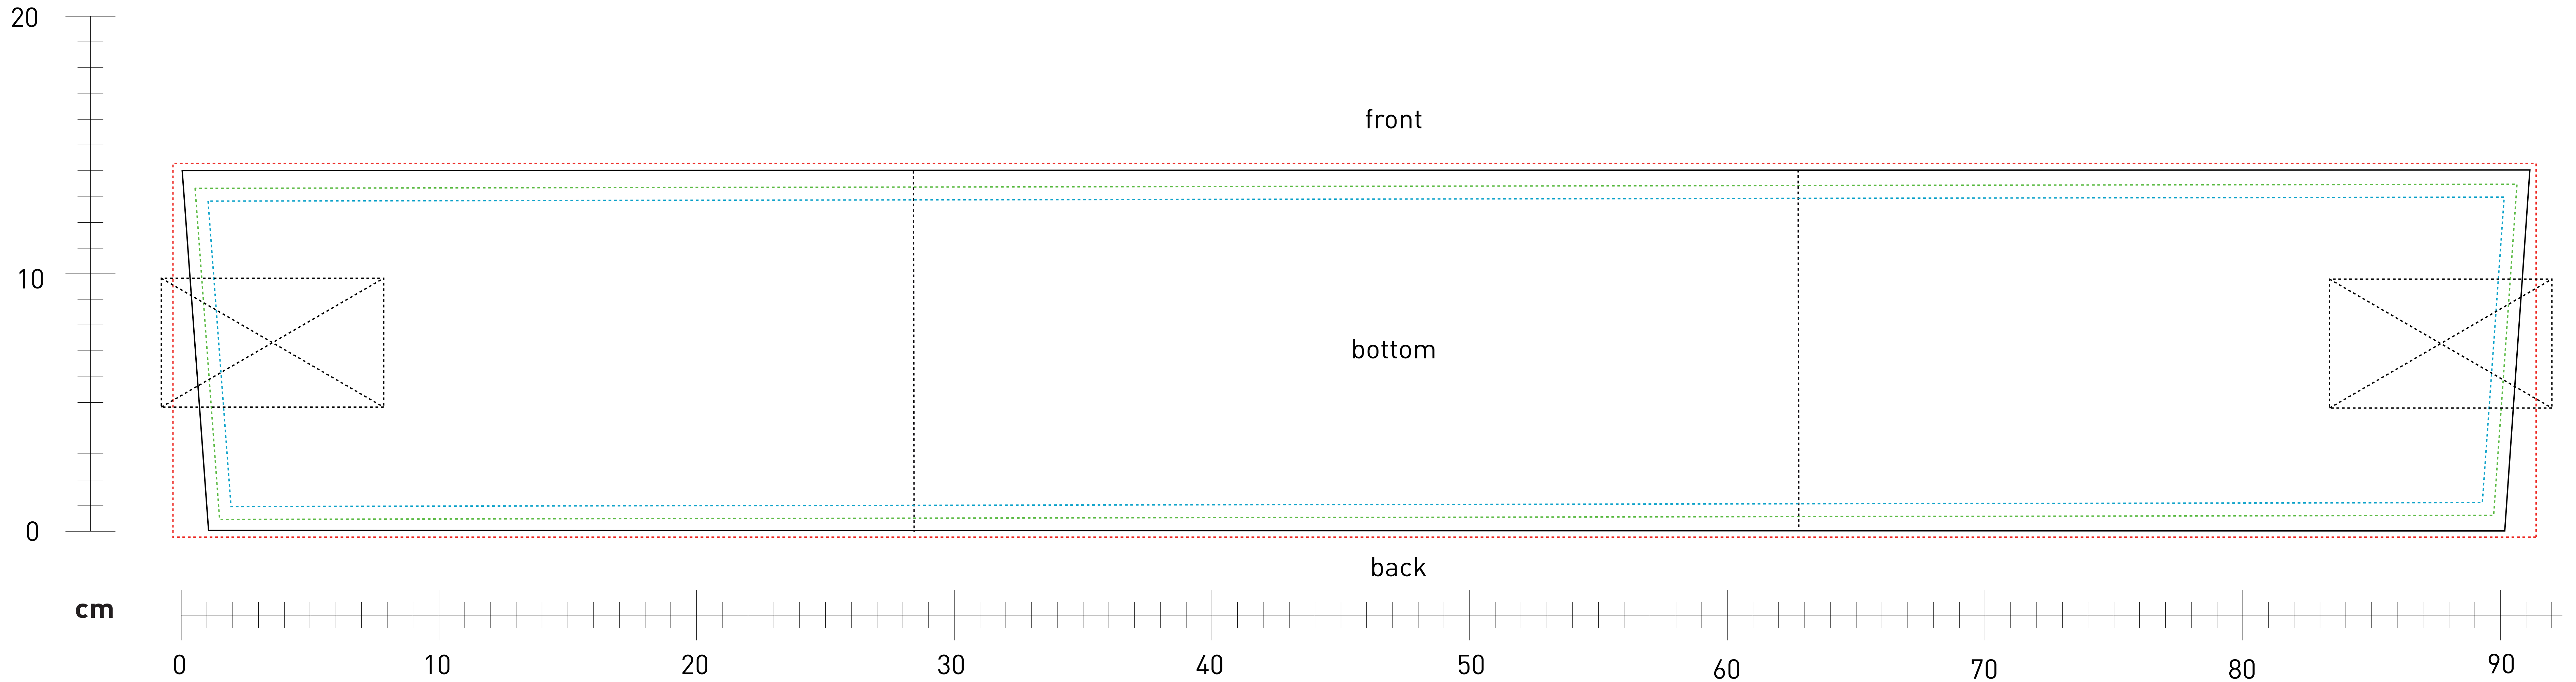

HALFAR

1101401 LorryBag® Original 1 bottom / side

scale 1:1

Measurement (WxH):

cutting measurement	91,1 x 14 cm
printing size digital	91,7 x 14,5 cm
printing size screen	90,1 x 13 cm
visible size	89,1 x 12 cm