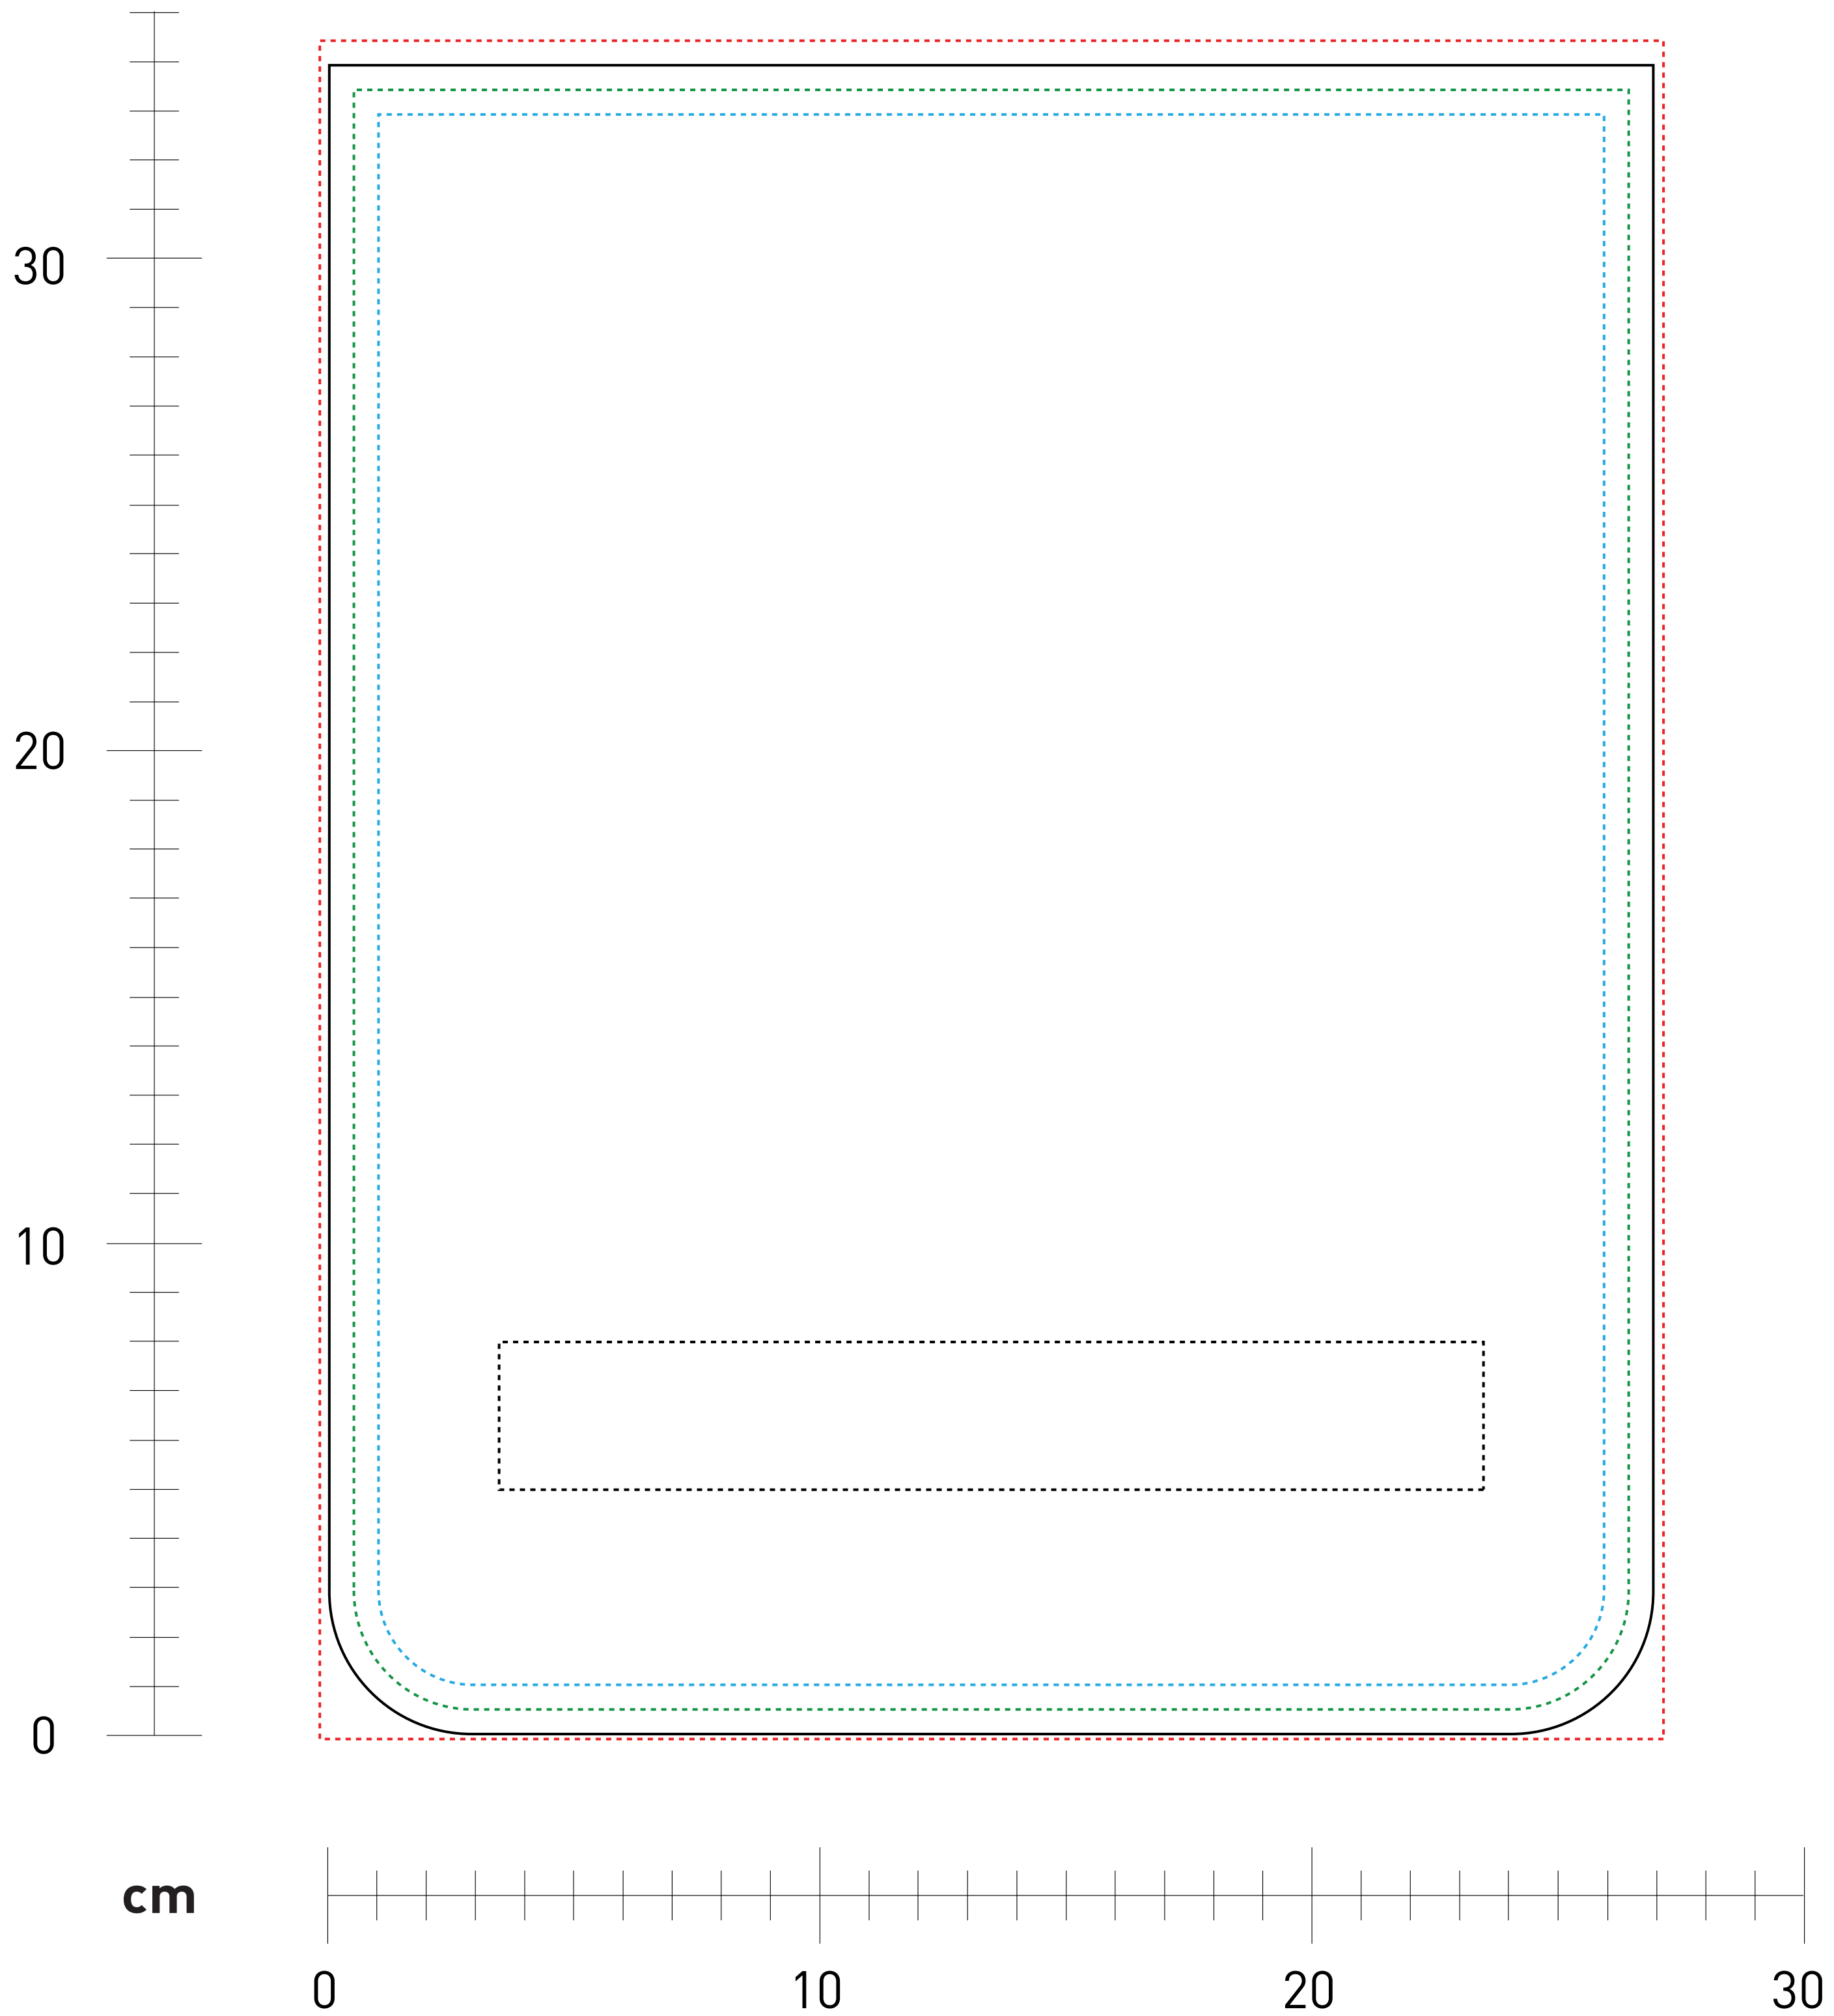

1101401#H LorryBag® Original 1 H front / back  
scale 1:1

**Measurement (WxH):**

—	cutting measurement	26,9 x 33,9 cm
⋯	printing size digital	27,3 x 34,5 cm
⋯	printing size screen	25,9 x 32,9 cm
⋯	visible size	24,9 x 31,9 cm

**Attention!**

Please use for digital print only the CMYK Euroscale,  
Pantone colors cannot be achieved 100 % by CMYK printing,  
fonts have to be converted into paths/curves, please use  
C86 M85 Y79 K100 to achieve an intense black.